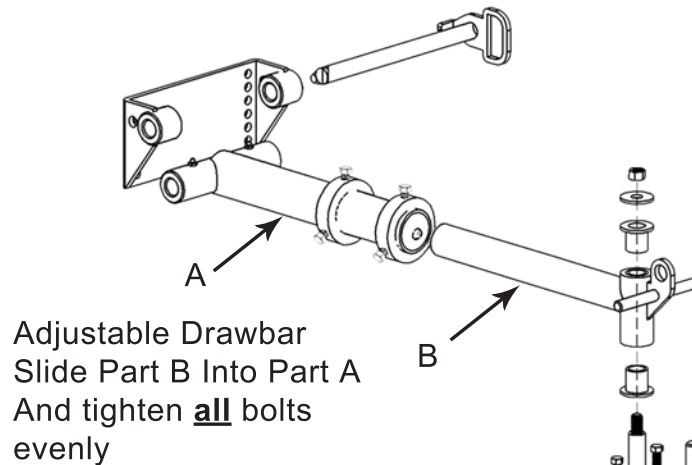

Single Wheel Sulky Instructions

Swivel Bracket mounts to
back of mower, raise or
lower to level drawbar

Green Touch Industries, Inc.
100 Federal Hwy 1
West Palm Beach FL 33403
(800) 621-6919
(561) 659-5525