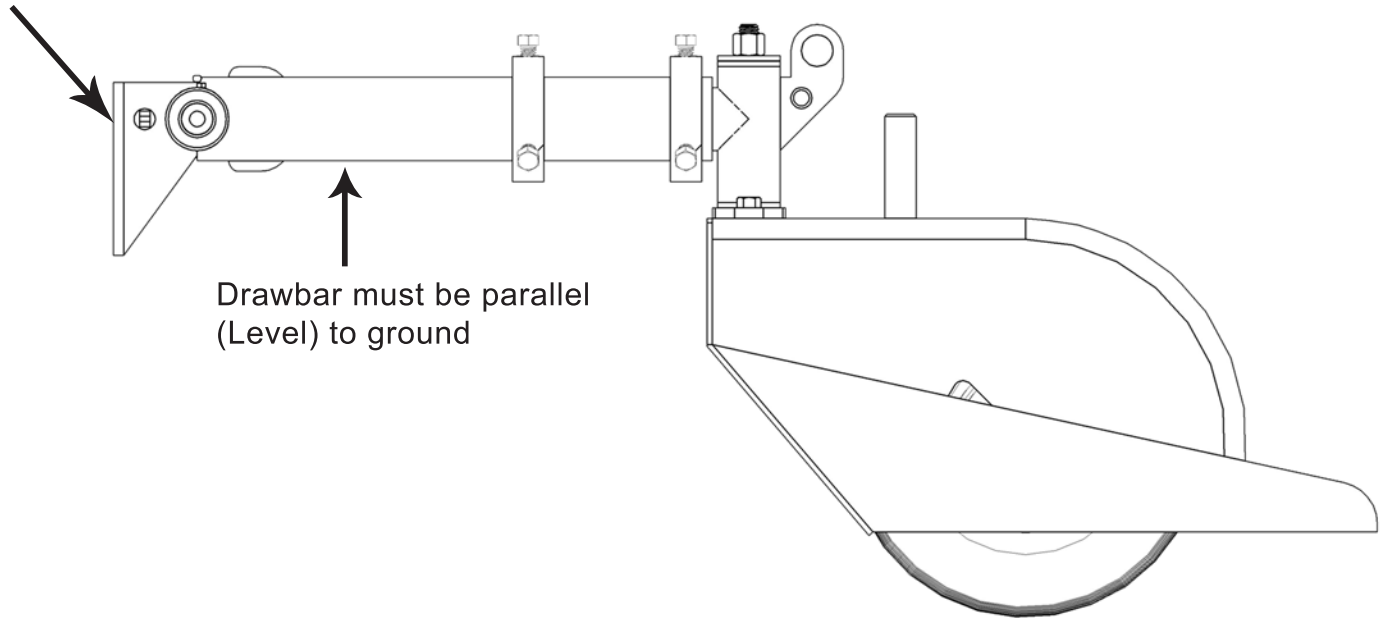

Single Wheel Sulky Instructions

Swivel Bracket mounts to
back of mower, raise or
lower to level drawbar

Green Touch Industries, Inc.
100 Federal Hwy 1
West Palm Beach FL 33403
(800) 621-6919
(561) 659-5525

www.greentouch.com

Parts Breakdown