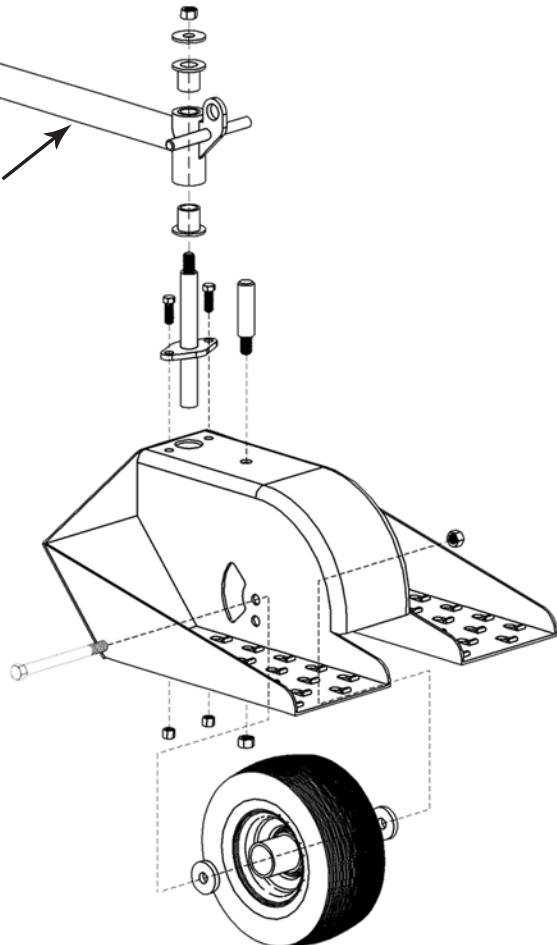

Single Wheel Sulky Instructions

Swivel Bracket mounts to
back of mower, raise or
lower to level drawbar

Green Touch Industries, Inc.
100 Federal Hwy 1
West Palm Beach FL 33403
(800) 621-6919
(561) 659-5525

www.greentouch.com

Parts Breakdown